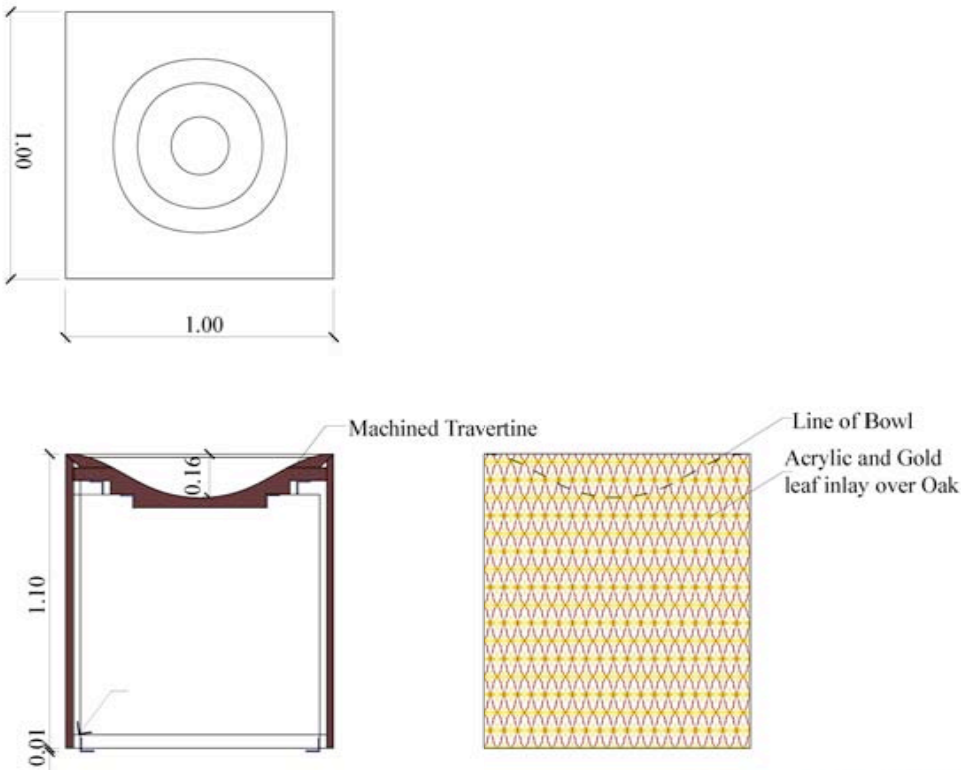

Tabernacle

Baptismal Font 1:10