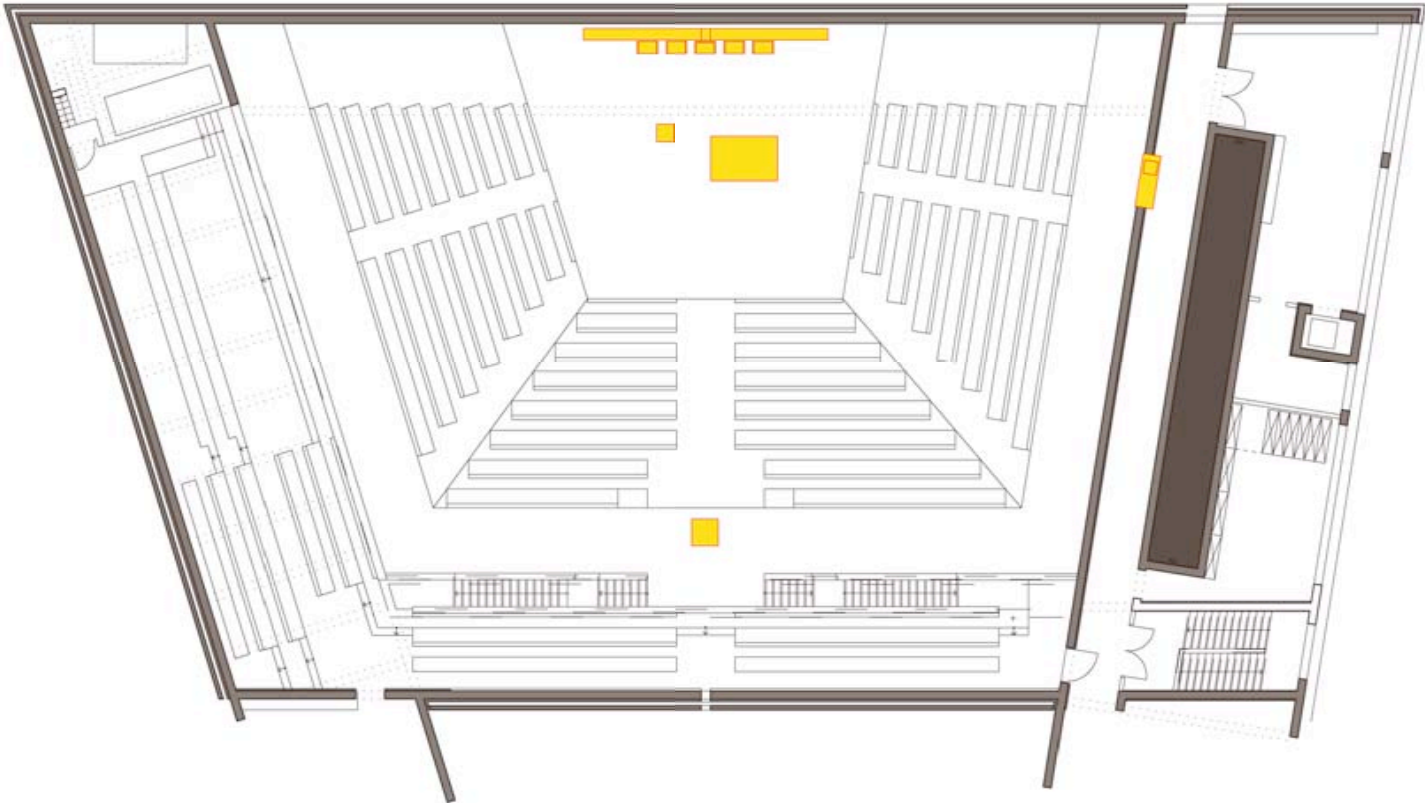

# New Collegiate Church St. Trinitatis

123456

Revision

Interior Perspectives

Plan 1:100

Altar Cross 1:10

Tabernacle 1:10

Tabernacle

Tabernacle

Baptismal Font 1:10

Baptismal Font

Sedilia 1:10

Sedilia

Acrylic and Gold leaf inlay over Oak

Ambo 1:10

Altar 1:10