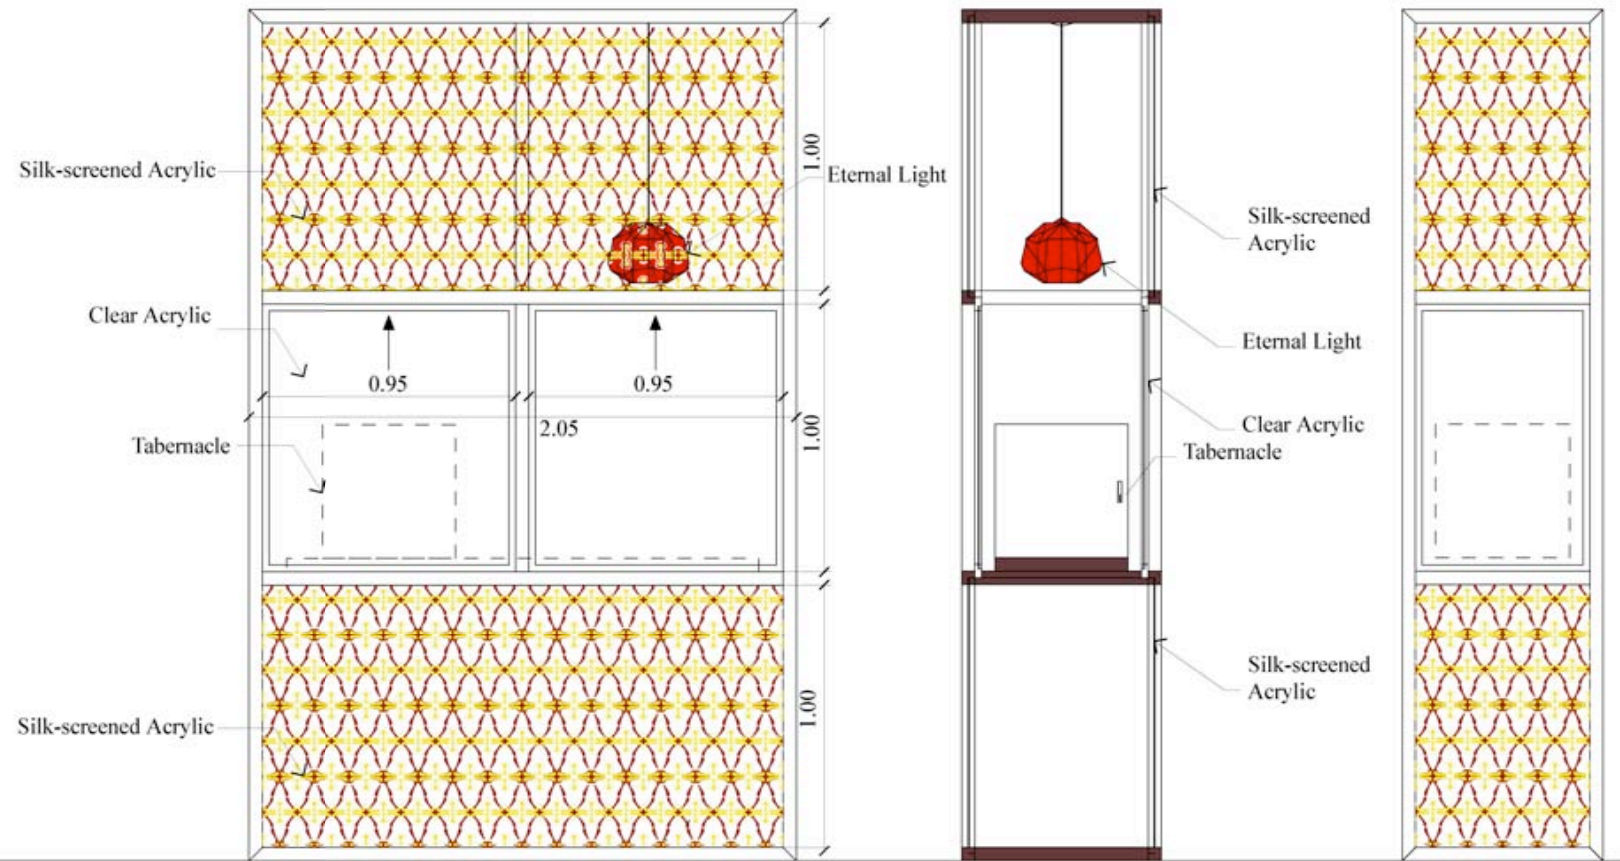

# New Collegiate Church St. Trinitatis

123456

Revision

Interior Perspectives

Plan 1:100

Altar Cross 1:10

Tabernacle 1:10

Tabernacle