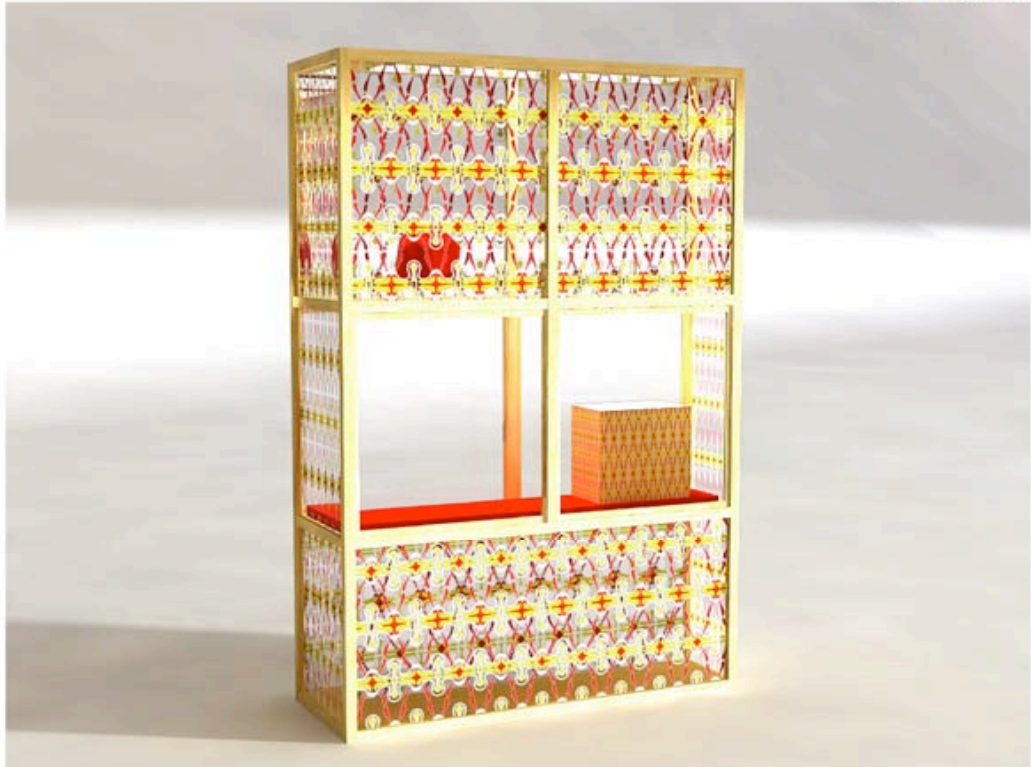

# New Collegiate Church St. Trinitatis

123456

Revision

Interior Perspectives

Plan 1:100

Altar Cross 1:10

Tabernacle 1:10

Tabernacle

Tabernacle

Baptismal Font 1:10

Baptismal Font

Sedilia 1:10

Sedilia

Acrylic and Gold leaf inlay over Oak

Ambo 1:10

Altar 1:10