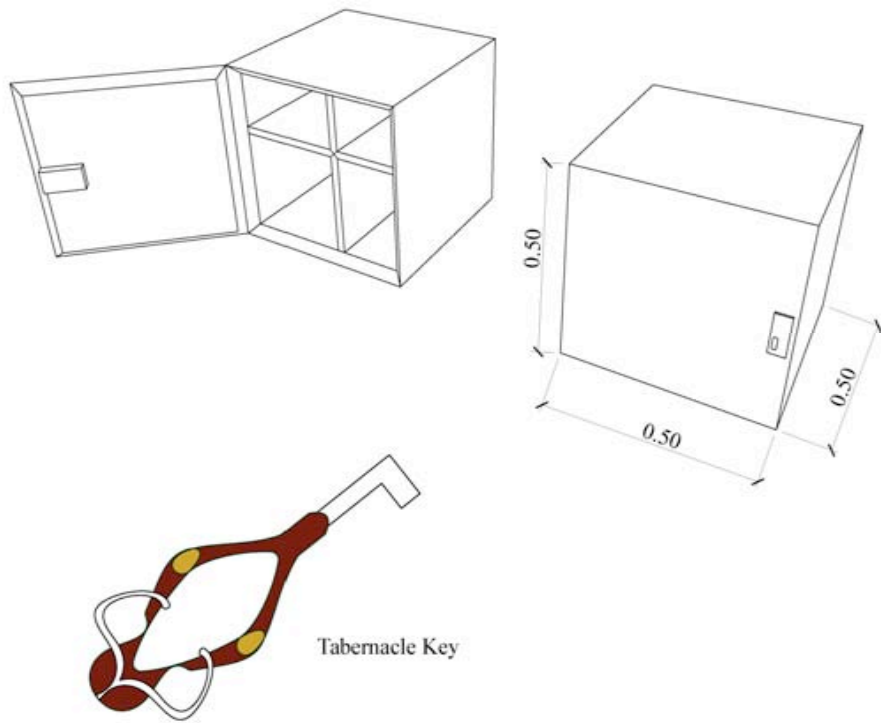

# New Collegiate Church St. Trinitatis

123456

Revision

Interior Perspectives

Plan 1:100

Altar Cross 1:10

Tabernacle 1:10

Tabernacle

Tabernacle

Baptismal Font 1:10

Baptismal Font

Sedilia 1:10

Sedilia

Acrylic and Gold leaf inlay over Oak

Ambo 1:10

Altar 1:10